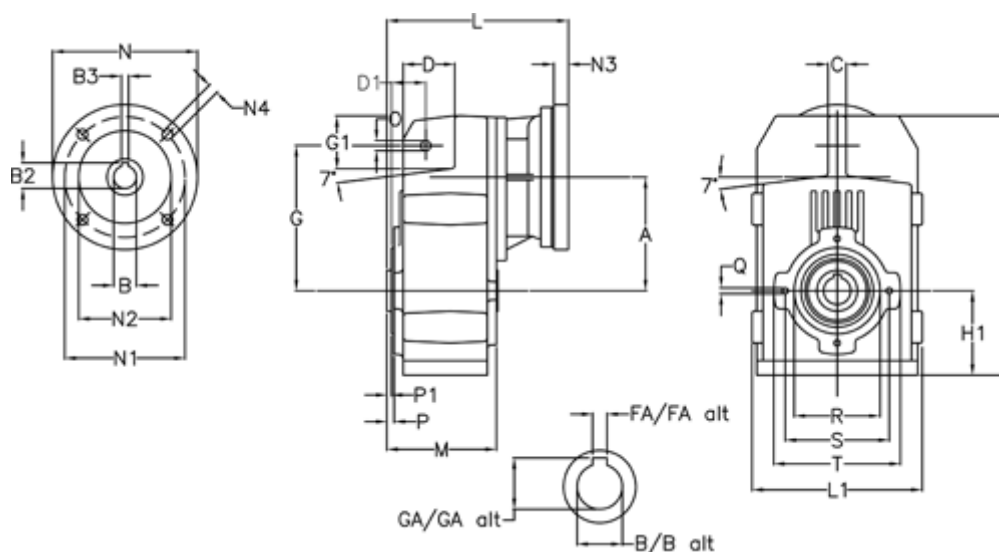

Article number: 29560202723220
 Description: Shaft mounted gear
 A252H35-27,2-P63B5

Measures

A = 128.75	FA = 10	M = 135.5	Q = M10x14
B = 35	G = 162	N = 140	R = 110
B1 = 11	G1 = 58.0	N1 = 115	S = 130
B2 = 12.8	GA = 38.3	N2 = 95	T = 150
B3 = 4	H = 290.5	N4 = M8x19	
C = 20	H1 = 93.5	O = 13	
D = 57.0	L = 213.0	P = 6.0	
D1 = 43.5	L1 = 188	P1 = 3.5	